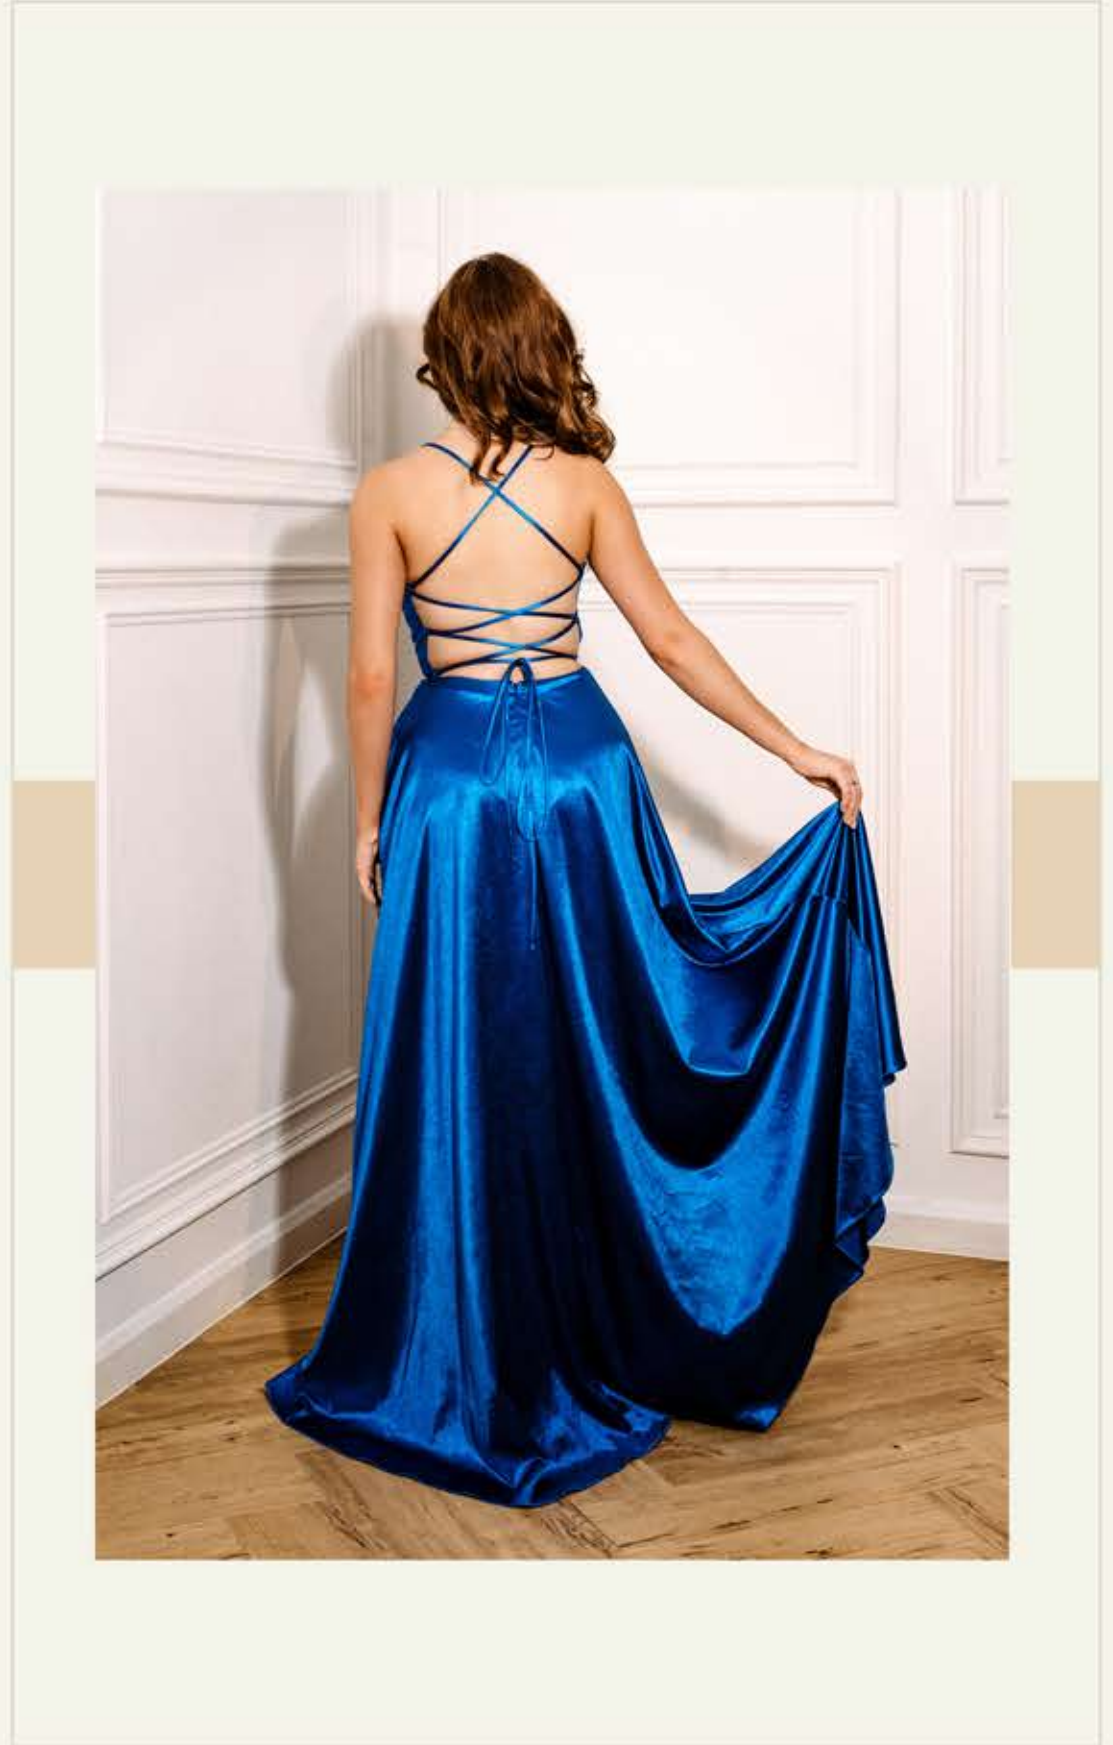

KISSMEKATEDESIGNS.CO.UK

KISS *me* KATE

KMK330011

KISS *me* KATE